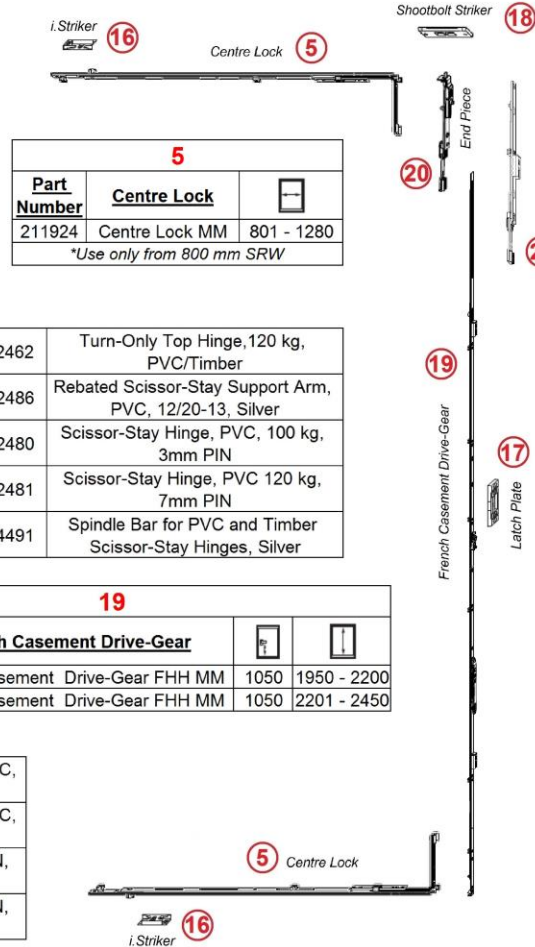

Compression Device

19			
Part Number	French Casement Drive-Gear		
221908	French Casement Drive-Gear FHH MM	1050	1950 - 2200
221909	French Casement Drive-Gear FHH MM	1050	2201 - 2450

Corner Support

14	52478	Corner Support, 100 kg, PVC, 3 mm PIN, Silver
	52479	Corner Support, 120 kg, PVC, 5 mm PIN, Silver
15	52483	Pivot Post, PVC, 3 mm PIN, Silver
	52484	Pivot Post, PVC, 7 mm PIN, Silver

Pivot Post

20	211745	End Piece for French Casement Drive-Gear MM, Top with Shootbolt
21	203810	Extension for French Casement Drive-Gears MM, 235mm
22	201750	Extension MM with 1 i.S., Extendable, 235mm

Shootbolt Striker

Centre Lock

Centre Lock

Centre Lock

Centre Lock

Centre Lock

Centre Lock

Centre Lock

Centre Lock

Centre Lock

Drive Direction is Upwards

16	*	i.S Striker Plate
17	35178	Latch Plate
18	*	Shootbolt Striker

*Part Number must be Related to the Profile

1				
Part Number	Balcony Doorlocks B-TV	L		
203829	Balcony Doorlocks B-TV E92 PZ MM, Fixed Handle Height	1347	1050	35