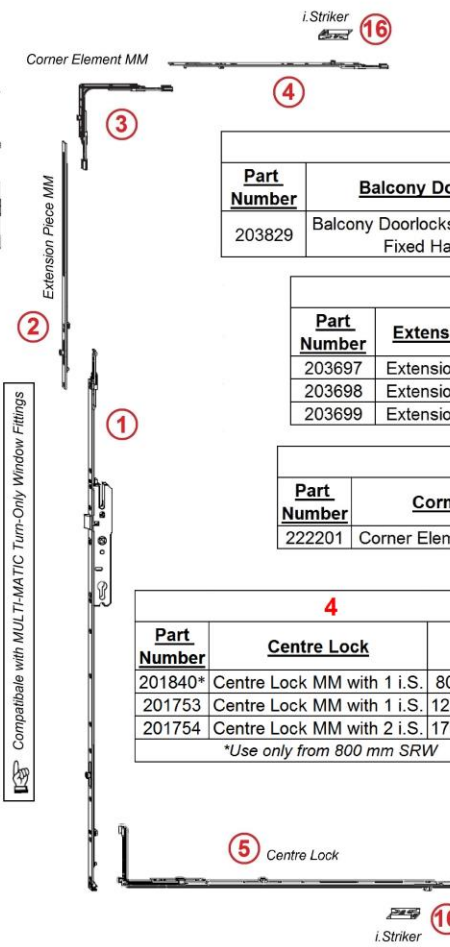

Centre Lock

Centre Lock

Centre Lock

Centre Lock

Centre Lock

Centre Lock

Centre Lock

Centre Lock

Centre Lock

Drive Direction is Upwards

16	*	i.S Striker Plate
17	35178	Latch Plate
18	*	Shootbolt Striker

*Part Number must be Related to the Profile

1				
Part Number	Balcony Doorlocks B-TV	L		
203829	Balcony Doorlocks B-TV E92 PZ MM, Fixed Handle Height	1347	1050	35