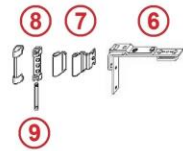

2-Sashed Balcony Doorlock B-TV Multi-Matic

Scissor-Stay Hinge

10	94030	Tilt or Turn Only Hinge, Silver
11	52321	Tilt or Turn Only Hinge, Adjustable, Silver

Scissor-Stay Hinge

6	52462	Turn-Only Top Hinge, 120 kg, PVC/Timber
7	52486	Rebated Scissor-Stay Support Arm, PVC, 12/20-13, Silver
8	52480	Scissor-Stay Hinge, PVC, 100 kg, 3mm PIN
8	52481	Scissor-Stay Hinge, PVC 120 kg, 7mm PIN
9	94491	Spindle Bar for PVC and Timber Scissor-Stay Hinges, Silver

Compression Device

19			
Part Number	French Casement Drive-Gear		
221908	French Casement Drive-Gear FHH MM	1050	1950 - 2200
221909	French Casement Drive-Gear FHH MM	1050	2201 - 2450

Corner Support

14	52478	Corner Support, 100 kg, PVC, 3 mm PIN, Silver
	52479	Corner Support, 120 kg, PVC, 5 mm PIN, Silver
15	52483	Pivot Post, PVC, 3 mm PIN, Silver
	52484	Pivot Post, PVC, 7 mm PIN, Silver

Pivot Post

20	211745	End Piece for French Casement Drive-Gear MM, Top with Shootbolt
21	203810	Extension for French Casement Drive-Gears MM, 235mm
22	201750	Extension MM with 1 i.S., Extendable, 235mm

Shootbolt Striker

4		
Part Number	Centre Lock	
201840*	Centre Lock MM with 1 i.S.	801 - 1280
201753	Centre Lock MM with 1 i.S.	1281 - 1500
201754	Centre Lock MM with 2 i.S.	1701 - 2200

*Use only from 800 mm SRW

12	52467	Compression Device, Sash Component
13	*	Compression Device, Frame Component